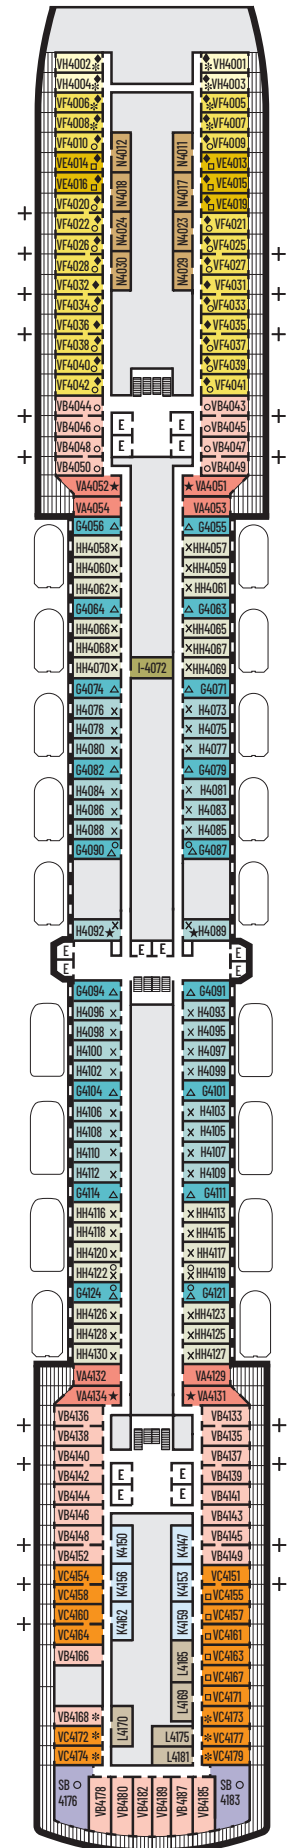

For more information regarding accessibility features on our ships please visit the [Accessibility](#) section of our website.

VERANDAH SUITES

SB
Neptune Suites: 2 lower beds convertible to 1 king-size bed, bathroom with dual-sink vanity, full-size whirlpool bath & shower & additional shower stall, large sitting area, dressing room, private verandah, 1 sofa bed for 2 persons, floor-to-ceiling windows.
Approximately 506–590 sq. ft. including verandah.

VERANDAH STATEROOMS

VA VB VC VE VF VH
Verandah: 2 lower beds convertible to 1 queen-size bed, bathtub & shower, sitting area, private verandah, floor-to-ceiling windows.
Approximately 213–379 sq. ft. including verandah.

OCEAN-VIEW STATEROOMS

G H HH
Large: 2 lower beds convertible to 1 queen-size bed, bathtub & shower. All G-category staterooms have partial sea views. All H- & HH-category staterooms have fully obstructed views.
Approximately 169–267 sq. ft.

INTERIOR STATEROOMS

I
Large: 2 lower beds convertible to 1 queen-size bed, shower.
Approximately 141–284 sq. ft.

K
Large or Standard: 2 lower beds convertible to 1 queen-size bed, shower.
Approximately 141–284 sq. ft.

L N
Standard: 2 lower beds convertible to 1 queen-size bed, shower.
Approximately 141–284 sq. ft.

Upper Promenade Deck