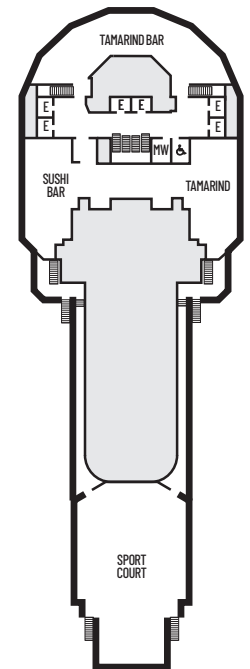

STATEROOM SYMBOL LEGEND

- Quad (2 lower beds, 1 sofa bed, 1 upper)
- Triple (2 lower beds, 1 sofa bed)
- △ Partial sea view
- X Fully obstructed view
- + Connecting rooms
- Shower only
- ♣ Single sink vanity
- Staterooms have solid steel verandah railings instead of clear-view Plexiglas® railings

ACCESSIBILITY STATEROOM SYMBOL LEGEND

- ♿ **Fully Accessible:** Suites SA7058 & SA7057 and staterooms J1074, J1069, K1012 & K1011 have a roll-in shower only
- ▼ **Fully Accessible with Single Side Approach:** Suites SY5002 & SY5001 have a tub and roll-in shower. Staterooms VB6002, VB6001 & I-8033 have roll-in shower only.
- ★ **Ambulatory Accessible:** Staterooms VA8119, VA8116, VA8026, VA8025, V6052, V6049, V5140, V5135, V5054, V5051, VA4134, VA4131, H4092, H4089, VA4052, VA4051, D1100, D1099, C1082, C1081 & J1063 have a shower with no threshold

For more information regarding accessibility features on our ships please visit the [Accessibility](#) section of our website.

VERANDAH SPA STATEROOMS

■ VQ

Verandah Spa: 2 lower beds convertible to 1 queen-size bed, bathtub & shower, sitting area, private verandah, floor-to-ceiling windows. VQ staterooms 11001–11010 have viewing balconies. Approximately 213–379 sq. ft. including verandah.

Observation Deck