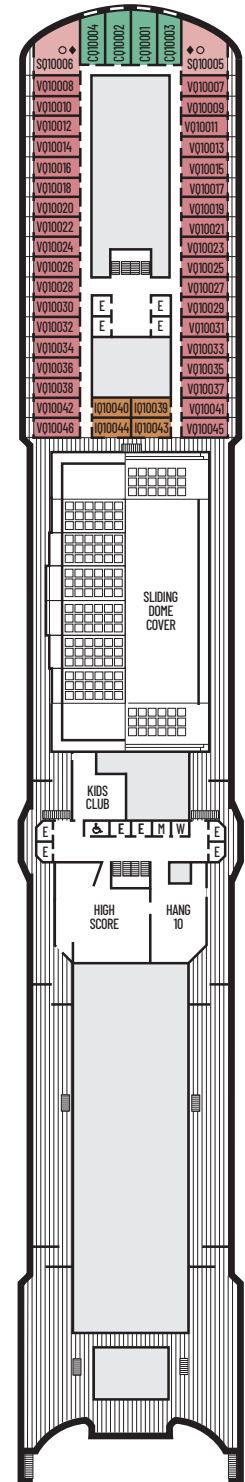

For more information regarding accessibility features on our ships please visit the [Accessibility](#) section of our website.

VERANDAH SPA SUITES

SQ

Neptune Spa Suites: 2 lower beds convertible to 1 king-size bed, bathroom with dual-sink vanity, full-size whirlpool bath & shower & additional shower stall, large sitting area, dressing room, private verandah, 1 sofa bed for 1 person, floor-to-ceiling windows. Approximately 506-590 sq. ft. including verandah.

VERANDAH SPA STATEROOMS

VQ

Verandah Spa: 2 lower beds convertible to 1 queen-size bed, bathtub & shower, sitting area, private verandah, floor-to-ceiling windows. Approximately 213-379 sq. ft. including verandah.

OCEAN-VIEW SPA STATEROOMS

CQ

Large Ocean-view Spa: 2 lower beds convertible to 1 queen-size bed, bathtub & shower. Approximately 169-267 sq. ft.

INTERIOR SPA STATEROOMS

IQ

Large Interior Spa: 2 lower beds convertible to 1 queen-size bed, shower. Staterooms IQ10043 and IQ10044 have fully obstructed views. Approximately 141-284 sq. ft.

Panorama Deck