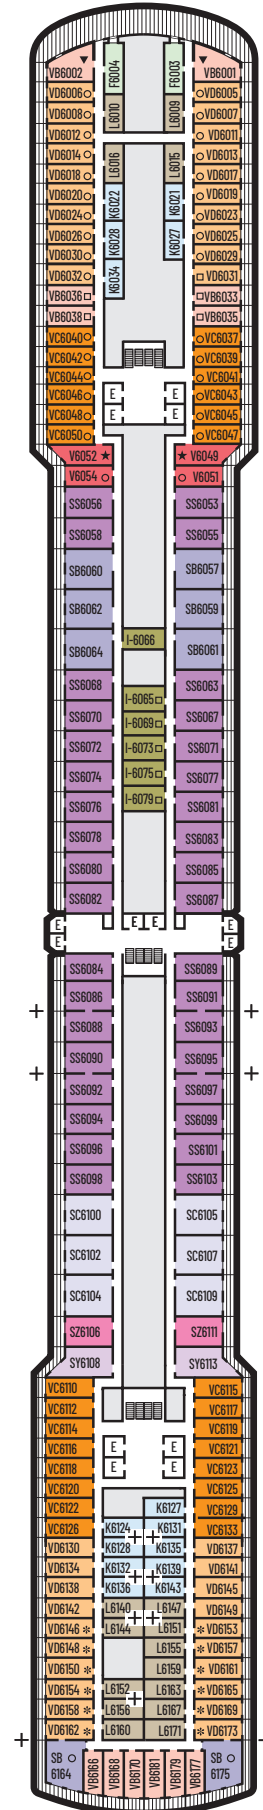

ACCESSIBILITY STATEROOM SYMBOL LEGEND

- ♿ **Fully Accessible:** Suites SA7058 & SA7057 and staterooms J1074, J1069, K1012 & K1011 have a roll-in shower only
- ▼ **Fully Accessible with Single Side Approach:** Suites SY5002 & SY5001 have a tub and roll-in shower. Staterooms VB6002, VB6001 & I-8033 have roll-in shower only.
- ★ **Ambulatory Accessible:** Staterooms VA8119, VA8116, VA8026, VA8025, V6052, V6049, V5140, V5135, V5054, V5051, VA4134, VA4131, H4092, H4089, VA4052, VA4051, D1100, D1099, C1082, C1081 & J1063 have a shower with no threshold

INTERIOR STATEROOMS

I
Large: 2 lower beds convertible to 1 queen-size bed, shower.
 Approximately 141–284 sq. ft.

K
Large or Standard: 2 lower beds convertible to 1 queen-size bed, shower.
 Approximately 141–284 sq. ft.

- K

Large or Standard: 2 lower beds convertible to 1 queen-size bed, shower. Approximately 141–284 sq. ft.

- L

Standard: 2 lower beds convertible to 1 queen-size bed, shower. Approximately 141–284 sq. ft.