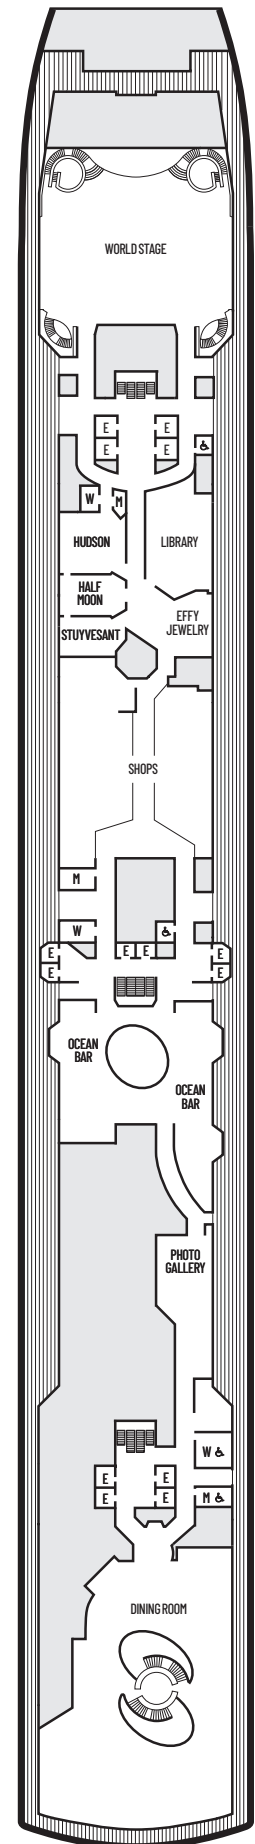

Important Note: Not all staterooms within each category have the same furniture configuration and/or facilities. Appropriate symbols within the rooms on the deck plans describe differences from the stateroom descriptions below. All information is subject to change.

STATEROOM SYMBOL LEGEND

- Quad (2 lower beds, 1 sofa bed, 1 upper)
- Triple (2 lower beds, 1 sofa bed)
- △ Partial sea view
- X Fully obstructed view
- + Connecting rooms
- Shower only
- ♣ Single sink vanity
- Staterooms have solid steel verandah railings instead of clear-view Plexiglas® railings

ACCESSIBILITY STATEROOM SYMBOL LEGEND

- ♿ **Fully Accessible:** Suites SA7058 & SA7057 and staterooms J1074, J1069, K1012 & K1011 have a roll-in shower only
- ▼ **Fully Accessible with Single Side Approach:** Suites SY5002 & SY5001 have a tub and roll-in shower. Staterooms VB6002, VB6001 & I-8033 have roll-in shower only.
- ★ **Ambulatory Accessible:** Staterooms VA8119, VA8116, VA8026, VA8025, V6052, V6049, V5140, V5135, V5054, V5051, VA4134, VA4131, H4092, H4089, VA4052, VA4051, D1100, D1099, C1082, C1081 & J1063 have a shower with no threshold

For more information regarding accessibility features on our ships please visit the [Accessibility](#) section of our website.

Promenade Deck