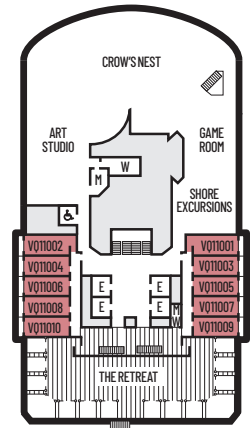

STATEROOM SYMBOL LEGEND

- Quad (2 lower beds, 1 sofa bed, 1 upper)
- Triple (2 lower beds, 1 sofa bed)
- △ Partial sea view
- X Fully obstructed view
- + Connecting rooms
- Shower only
- ♣ Single sink vanity
- Staterooms have solid steel verandah railings instead of clear-view Plexiglas® railings

ACCESSIBILITY STATEROOM SYMBOL LEGEND

- ♿ **Fully Accessible:** Suites SA7058 & SA7057 and staterooms J1074, J1069, K1012 & K1011 have a roll-in shower only
- ▼ **Fully Accessible with Single Side Approach:** Suites SY5002 & SY5001 have a tub and roll-in shower. Staterooms VB6002, VB6001 & I-8033 have roll-in shower only.
- ★ **Ambulatory Accessible:** Staterooms VA8119, VA8116, VA8026, VA8025, V6052, V6049, V5140, V5135, V5054, V5051, VA4134, VA4131, H4092, H4089, VA4052, VA4051, D1100, D1099, C1082, C1081 & J1063 have a shower with no threshold

For more information regarding accessibility features on our ships please visit the [Accessibility](#) section of our website.

VERANDAH SPA STATEROOMS

■ VQ

Verandah Spa: 2 lower beds convertible to 1 queen-size bed, bathtub & shower, sitting area, private verandah, floor-to-ceiling windows. VQ staterooms 11001–11010 have viewing balconies. Approximately 213–379 sq. ft. including verandah.

Observation Deck