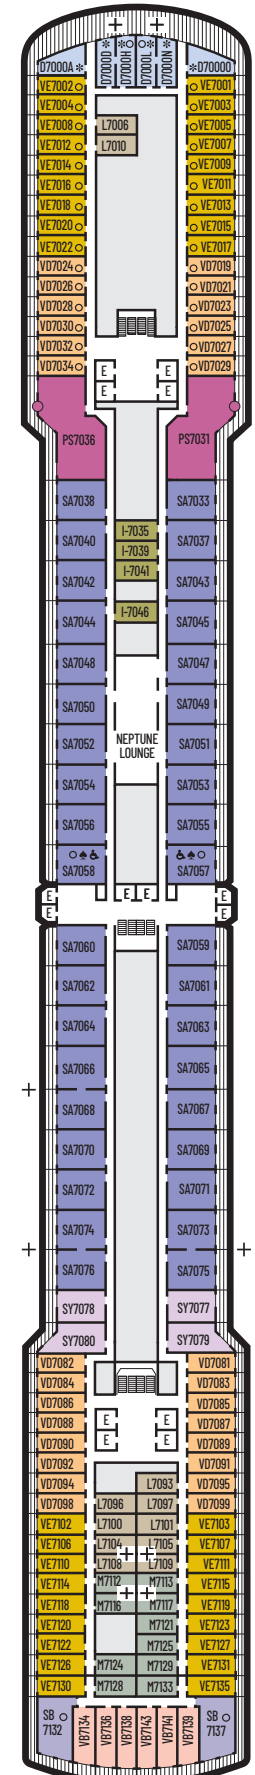

SA SB
Neptune Suites: 2 lower beds convertible to 1 king-size bed, bathroom with dual-sink vanity, full-size whirlpool bath & shower & additional shower stall, large sitting area, dressing room, private verandah, 1 sofa bed for 2 persons, floor-to-ceiling windows.
Approximately 506-590 sq. ft. including verandah.

SY
Signature Suites: 2 lower beds convertible to 1 queen-size bed, bathroom with dual-sink vanity, full-size whirlpool bath & shower & additional shower stall, large sitting area, private verandah, 1 sofa bed for 1 person, floor-to-ceiling windows.
Approximately 273-456 sq. ft. including verandah.

VERANDAH STATEROOMS

VB VD VE
Verandah: 2 lower beds convertible to 1 queen-size bed, bathtub & shower, sitting area, private verandah, floor-to-ceiling windows.
Approximately 213-379 sq. ft. including verandah.

INTERIOR STATEROOMS

I
Large: 2 lower beds convertible to 1 queen-size bed, shower.
Approximately 141-284 sq. ft.

L M
Standard: 2 lower beds convertible to 1 queen-size bed, shower.
Approximately 141-284 sq. ft.

Rotterdam Deck