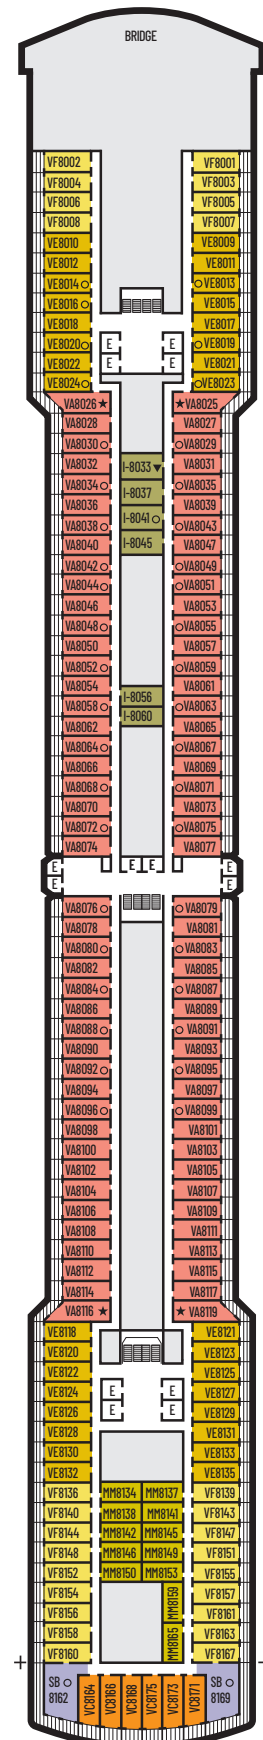

- ♿ **Fully Accessible:** Suites SA7058 & SA7057 and staterooms J1074, J1069, K1012 & K1011 have a roll-in shower only
- ▼ **Fully Accessible with Single Side Approach:** Suites SY5002 & SY5001 have a tub and roll-in shower. Staterooms VB6002, VB6001 & I-8033 have roll-in shower only.
- ★ **Ambulatory Accessible:** Staterooms VA8119, VA8116, VA8026, VA8025, V6052, V6049, V5140, V5135, V5054, V5051, VA4134, VA4131, H4092, H4089, VA4052, VA4051, D1100, D1099, C1082, C1081 & J1063 have a shower with no threshold

For more information regarding accessibility features on our ships please visit the [Accessibility](#) section of our website.

VERANDAH SUITES

SB
Neptune Suites: 2 lower beds convertible to 1 king-size bed, bathroom with dual-sink vanity, full-size whirlpool bath & shower & additional shower stall, large sitting area, dressing room, private verandah, 1 sofa bed for 2 persons, floor-to-ceiling windows.
Approximately 506–590 sq. ft. including verandah.

VERANDAH STATEROOMS

VA **VC** **VE** **VF**
Verandah: 2 lower beds convertible to 1 queen-size bed, bathtub & shower, sitting area, private verandah, floor-to-ceiling windows.
Approximately 213–379 sq. ft. including verandah.

INTERIOR STATEROOMS

I
Large: 2 lower beds convertible to 1 queen-size bed, shower.
Approximately 141–284 sq. ft.

MM
Standard: 2 lower beds convertible to 1 queen-size bed, shower.
Approximately 141–284 sq. ft.

Navigation Deck