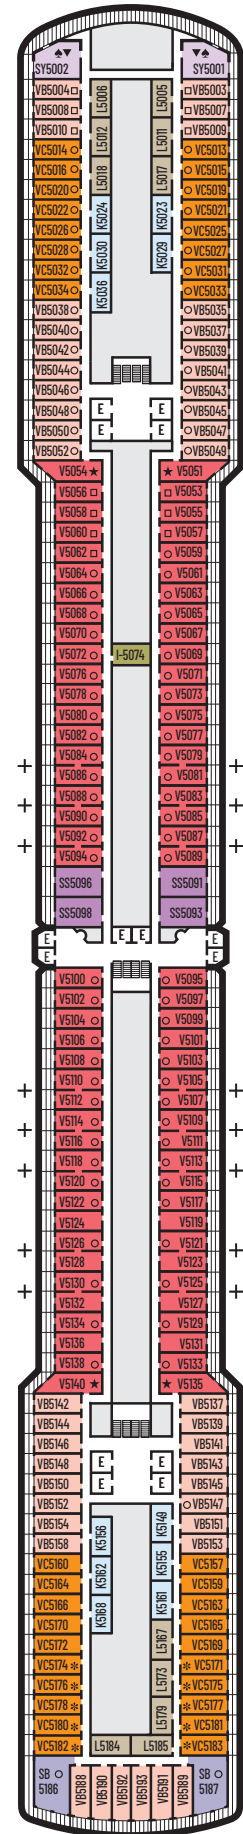

For more information regarding accessibility features on our ships please visit the [Accessibility](#) section of our website.

VERANDAH SUITES

SB
Neptune Suites: 2 lower beds convertible to 1 king-size bed, bathroom with dual-sink vanity, full-size whirlpool bath & shower & additional shower stall, large sitting area, dressing room, private verandah, 1 sofa bed for 2 persons, floor-to-ceiling windows.
Approximately 506–590 sq. ft. including verandah.

SS SY
Signature Suites: 2 lower beds convertible to 1 queen-size bed, bathroom with dual-sink vanity, full-size whirlpool bath & shower & additional shower stall, large sitting area, private verandah, 1 sofa bed for 1 person, floor-to-ceiling windows.
Approximately 273–456 sq. ft. including verandah.

VERANDAH STATEROOMS

V VB VC
Verandah: 2 lower beds convertible to 1 queen-size bed, bathtub & shower, sitting area, private verandah, floor-to-ceiling windows.
Approximately 213–379 sq. ft. including verandah.

INTERIOR STATEROOMS

I
Large: 2 lower beds convertible to 1 queen-size bed, shower.
Approximately 141–284 sq. ft.

K
Large or Standard: 2 lower beds convertible to 1 queen-size bed, shower.
Approximately 141–284 sq. ft.

L
Standard: 2 lower beds convertible to 1 queen-size bed, shower.
Approximately 141–284 sq. ft.

Verandah Deck