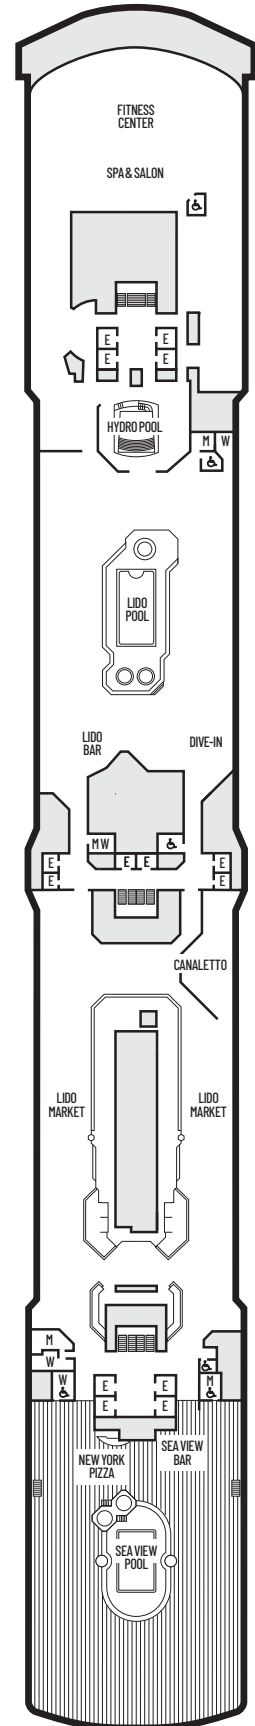

Important Note: Not all staterooms within each category have the same furniture configuration and/or facilities. Appropriate symbols within the rooms on the deck plans describe differences from the stateroom descriptions below. All information is subject to change.

STATEROOM SYMBOL LEGEND

- Quad (2 lower beds, 1 sofa bed, 1 upper)
- Triple (2 lower beds, 1 sofa bed)
- △ Partial sea view
- × Fully obstructed view
- + Connecting rooms
- Shower only
- ♣ Single sink vanity
- Staterooms have solid steel verandah railings instead of clear-view Plexiglas® railings

ACCESSIBILITY STATEROOM SYMBOL LEGEND

- ♿ **Fully Accessible:** Suites SA7058 & SA7057 and staterooms J1074, J1069, K1012 & K1011 have a roll-in shower only
- ▼ **Fully Accessible with Single Side Approach:** Suites SY5002 & SY5001 have a tub and roll-in shower. Staterooms VB6002, VB6001 & I-8033 have roll-in shower only.
- ★ **Ambulatory Accessible:** Staterooms VA8119, VA8116, VA8026, VA8025, V6052, V6049, V5140, V5135, V5054, V5051, VA4134, VA4131, H4092, H4089, VA4052, VA4051, D1100, D1099, C1082, C1081 & J1063 have a shower with no threshold

For more information regarding accessibility features on our ships please visit the [Accessibility](#) section of our website.

Lido Deck