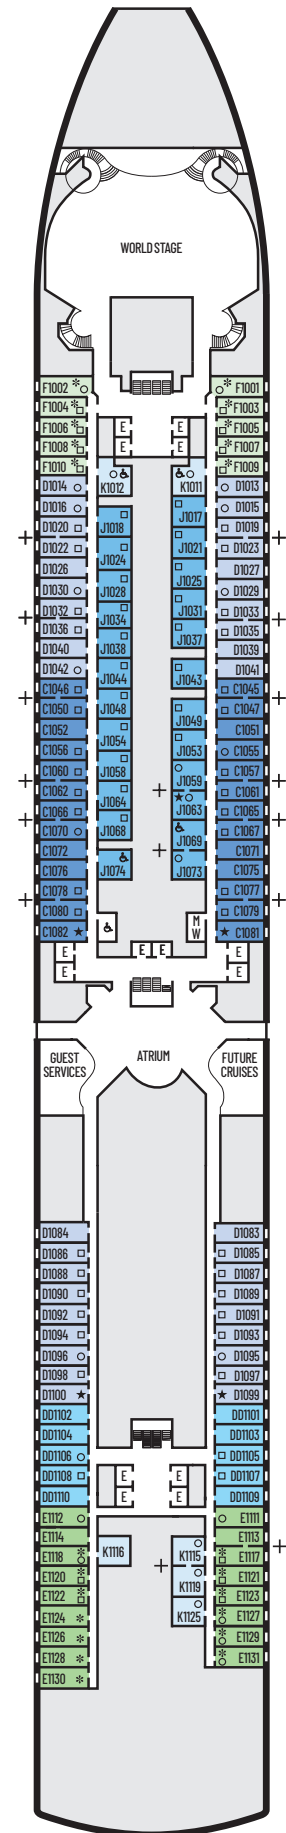

STATEROOM SYMBOL LEGEND

- Quad (2 lower beds, 1 sofa bed, 1 upper)
- Triple (2 lower beds, 1 sofa bed)
- △ Partial sea view
- X Fully obstructed view
- + Connecting rooms
- * Shower only
- ♣ Single sink vanity
- ◆ Staterooms have solid steel verandah railings instead of clear-view Plexiglas® railings

ACCESSIBILITY STATEROOM SYMBOL LEGEND

- ♿ **Fully Accessible:** Suites SA7058 & SA7057 and staterooms J1074, J1069, K1012 & K1011 have a roll-in shower only
- ▼ **Fully Accessible with Single Side Approach:** Suites SY5002 & SY5001 have a tub and roll-in shower. Staterooms VB6002, VB6001 & I-8033 have roll-in shower only.
- ★ **Ambulatory Accessible:** Staterooms VA8119, VA8116, VA8026, VA8025, V6052, V6049, V5140, V5135, V5054, V5051, VA4134, VA4131, H4092, H4089, VA4052, VA4051, D1100, D1099, C1082, C1081 & J1063 have a shower with no threshold

For more information regarding accessibility features on our ships please visit the [Accessibility](#) section of our website.

OCEAN-VIEW STATEROOMS

C **D** **DD** **E** **F**
Large: 2 lower beds convertible to 1 queen-size bed, bathtub & shower.
 Approximately 169–267 sq. ft.

INTERIOR STATEROOMS

J **K**
Large or Standard: 2 lower beds convertible to 1 queen-size bed, shower.
 Approximately 141–284 sq. ft.

DECK 1—MAIN DECK Staterooms 1001–1130

Main Deck

NIEUW AMSTERDAM

DECK PLANS & STATEROOMS