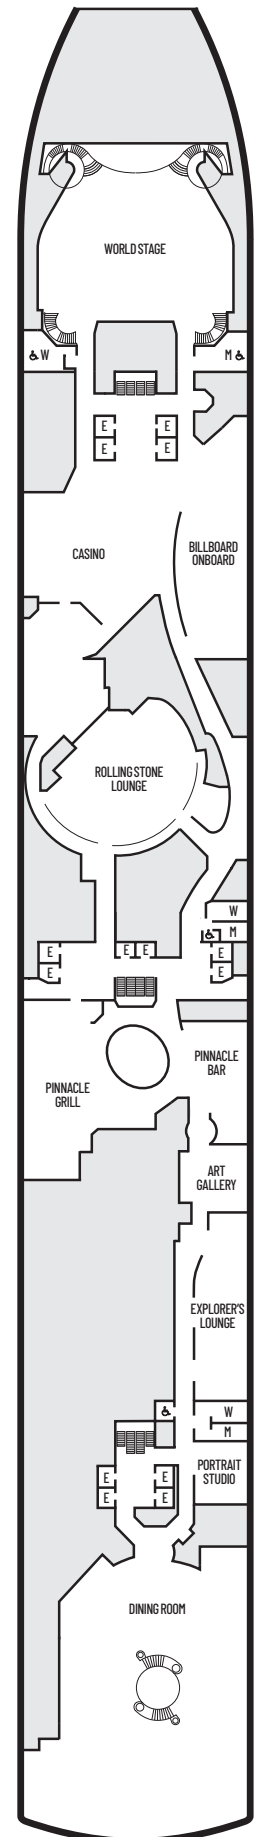

Important Note: Not all staterooms within each category have the same furniture configuration and/or facilities. Appropriate symbols within the rooms on the deck plans describe differences from the stateroom descriptions below. All information is subject to change.

STATEROOM SYMBOL LEGEND

- Quad (2 lower beds, 1 sofa bed, 1 upper)
- Triple (2 lower beds, 1 sofa bed)
- △ Partial sea view
- × Fully obstructed view
- + Connecting rooms
- Shower only
- ♣ Single sink vanity
- Staterooms have solid steel verandah railings instead of clear-view Plexiglas® railings

ACCESSIBILITY STATEROOM SYMBOL LEGEND

- ♿ **Fully Accessible:** Suites SA7058 & SA7057 and staterooms J1074, J1069, K1012 & K1011 have a roll-in shower only
- ▼ **Fully Accessible with Single Side Approach:** Suites SY5002 & SY5001 have a tub and roll-in shower. Staterooms VB6002, VB6001 & I-8033 have roll-in shower only.
- ★ **Ambulatory Accessible:** Staterooms VA8119, VA8116, VA8026, VA8025, V6052, V6049, V5140, V5135, V5054, V5051, VA4134, VA4131, H4092, H4089, VA4052, VA4051, D1100, D1099, C1082, C1081 & J1063 have a shower with no threshold

For more information regarding accessibility features on our ships please visit the [Accessibility](#) section of our website.

Lower Promenade Deck